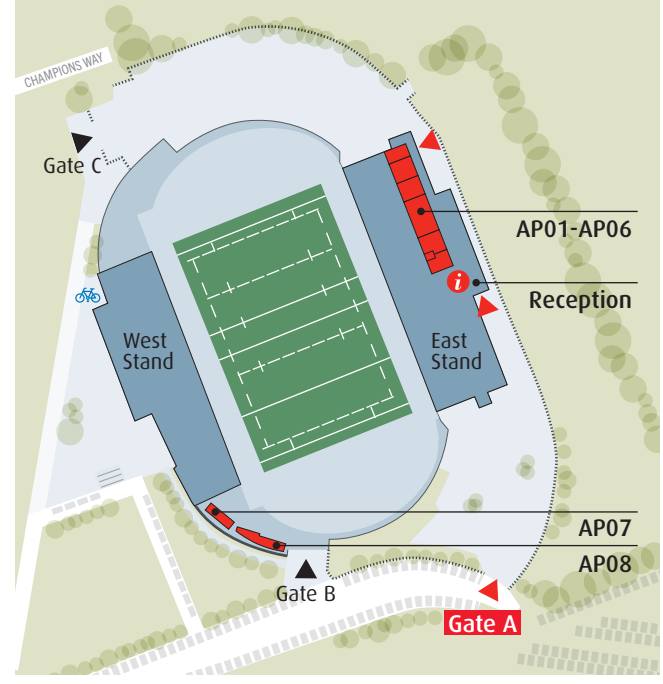

Middlesex University at Allianz Park

AP Allianz Park	
AP01 Health & Fitness Suite	AP05 Psychology & Performance Analysis Suite
AP02 Physiology Lab	AP06 LSI Staff Office
AP03 Biomechanics Lab	AP07 Teaching Room (Student Centre)
AP04 Sport Rehab Clinic	AP08 Strength & Conditioning Suite

Middlesex University facilities are located in the East Stand (Mezzanine level).

Colindale 3 mins

0 100 200 Metres

Base map data © OpenStreetMap contributors, CC-BY-SA
Cartography by Steer Davies Gleave 2015

Hendon Campus 10 mins
Hendon Central 22 mins