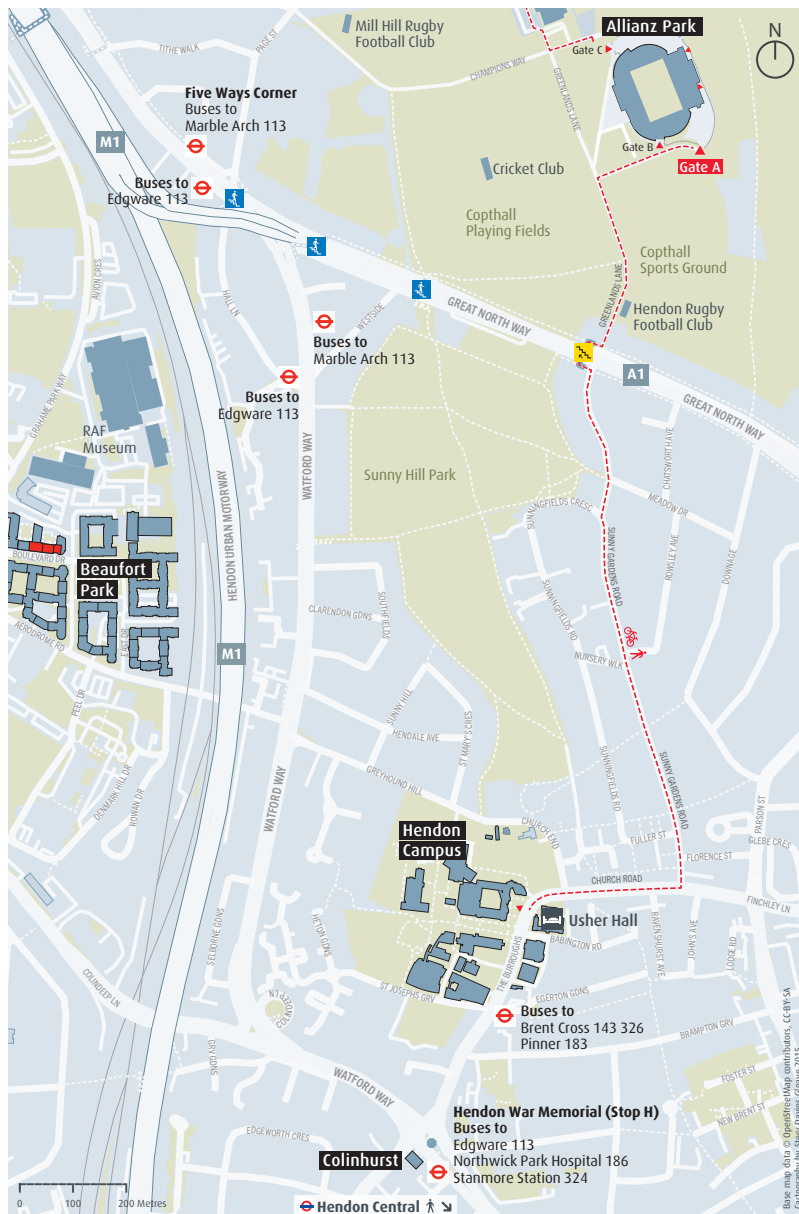

From Hendon Campus to Allianz Park

Walking and Cycling

Allianz Park is a 25 minute walk away from Hendon Campus. Exit the campus onto the Burroughs, turn left (east), and walk along Church Road.

Turn left onto Sunny Gardens Road and continue until

the end. Cross The Great North Way (A1) using the footbridge (steps and ramp).

Enter via Greenlands Lane and continue until you reach Allianz Park Car Park entrance. Then follow signs for Gate A.

By Bus

Walk to Hendon War Memorial (stop H) on Watford Way and take bus 113 towards Edgware. Alight at the Five Ways Corner stop (5 minute journey). Then walk to Allianz Park which takes about 12 minutes.

Getting to Allianz Park

By Underground

Northern line: Travel to Hendon Central, Mill Hill East or West Finchley station.

From Hendon Central: Take the 8 minute bus ride (stop H) on route 113 to Five Ways Corner and then walk to Allianz Park (12 minutes).